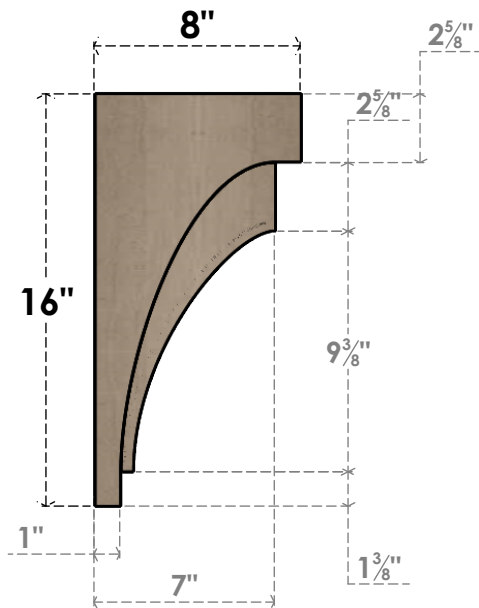

ITEM NUMBER: CORU08X08X16RIVRCPR

8"W X 8"D X 16"H SERIES 2 WIDE RIVERA ROUGH CEDAR TIMBERTHANE FAUX WOOD CORBEL, PRIMED

SIDE PROFILE

FRONT PROFILE

ISOMETRIC

EKENA MILLWORK
2300 WEST MAIN ST.
CLARKSVILLE, TX 75426
TOLL FREE: 866-607-0453
WWW.EKENAMILLWORK.COM

NOTES

1. INSTALLATION TO BE COMPLETED IN ACCORDANCE WITH MANUFACTURER'S SPECIFICATIONS.
2. DRAWING MAY NOT BE TO SCALE
3. THIS DRAWING IS INTENDED FOR DESIGN AND PLANNING PURPOSES ONLY.
4. ALL INFORMATION CONTAINED HEREIN WAS CURRENT AT THE TIME OF DEVELOPMENT BUT MUST BE REVIEWED AND APPROVED BY THE PRODUCT MANUFACTURER TO BE CONSIDERED ACCURATE.
5. TIMBERTHANE ARCHITECTURAL PRODUCTS ARE MADE FROM HIGH DENSITY URETHANE AND COME FACTORY PRIMED