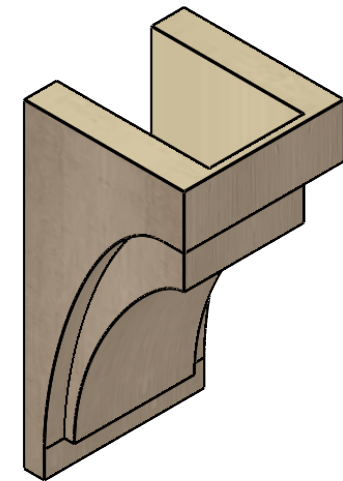

ITEM NUMBER: CORU08X08X16RIVRCPR

8"W X 8"D X 16"H SERIES 2 WIDE RIVERA ROUGH CEDAR TIMBERTHANE FAUX WOOD CORBEL, PRIMED

SIDE PROFILE

FRONT PROFILE

ISOMETRIC

EKENA MILLWORK
2300 WEST MAIN ST.
CLARKSVILLE, TX 75426
TOLL FREE: 866-607-0453
WWW.EKENAMILLWORK.COM

NOTES

1. INSTALLATION TO BE COMPLETED IN ACCORDANCE WITH MANUFACTURER'S SPECIFICATIONS.
2. DRAWING MAY NOT BE TO SCALE
3. THIS DRAWING IS INTENDED FOR DESIGN AND PLANNING PURPOSES ONLY.
4. ALL INFORMATION CONTAINED HEREIN WAS CURRENT AT THE TIME OF DEVELOPMENT BUT MUST BE REVIEWED AND APPROVED BY THE PRODUCT MANUFACTURER TO BE CONSIDERED ACCURATE.
5. TIMBERTHANE ARCHITECTURAL PRODUCTS ARE MADE FROM HIGH DENSITY URETHANE AND COME FACTORY PRIMED