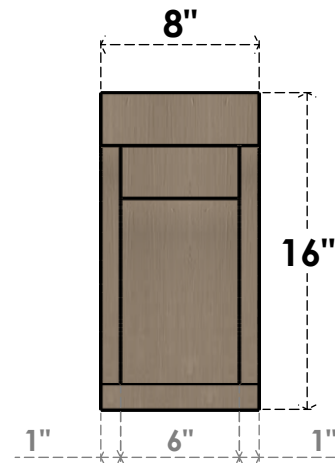

ITEM NUMBER: CORU08X08X16RIVRCPR

8"W X 8"D X 16"H SERIES 2 WIDE RIVERA ROUGH CEDAR TIMBERTHANE FAUX WOOD CORBEL, PRIMED

SIDE PROFILE

FRONT PROFILE

ISOMETRIC

EKENA MILLWORK
2300 WEST MAIN ST.
CLARKSVILLE, TX 75426
TOLL FREE: 866-607-0453
WWW.EKENAMILLWORK.COM

NOTES

1. INSTALLATION TO BE COMPLETED IN ACCORDANCE WITH MANUFACTURER'S SPECIFICATIONS.
2. DRAWING MAY NOT BE TO SCALE
3. THIS DRAWING IS INTENDED FOR DESIGN AND PLANNING PURPOSES ONLY.
4. ALL INFORMATION CONTAINED HEREIN WAS CURRENT AT THE TIME OF DEVELOPMENT BUT MUST BE REVIEWED AND APPROVED BY THE PRODUCT MANUFACTURER TO BE CONSIDERED ACCURATE.
5. TIMBERTHANE ARCHITECTURAL PRODUCTS ARE MADE FROM HIGH DENSITY URETHANE AND COME FACTORY PRIMED